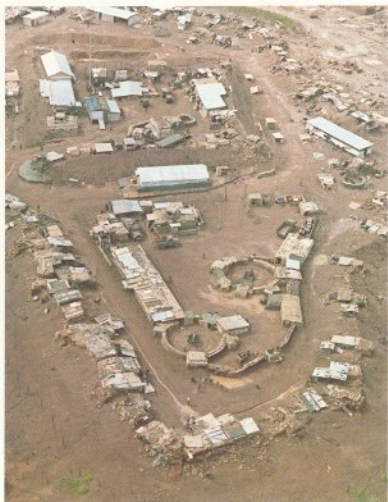

Perimeter defensive positions must be established if the battery is providing its own security.

Initial Perimeter Bunker FSPB

Improved Perimeter Bunkers FSB

While in a Fire Support Base it is extremely important that the battery plan for use of direct fire in defense of the position. Individual sectors may be assigned to each howitzer. The use of Beehive ammunition and HE with delay fuzes (ricochet) and time fuzes ("Killer Junior") must be planned.

ARVN Outpost

A special type of employment of an artillery battery (105 or 155 towed) is by platoon in Special Forces Camps. These platoons must be airlifted into position and resupplied by air.

Special Forces Camp With Artillery Platoon